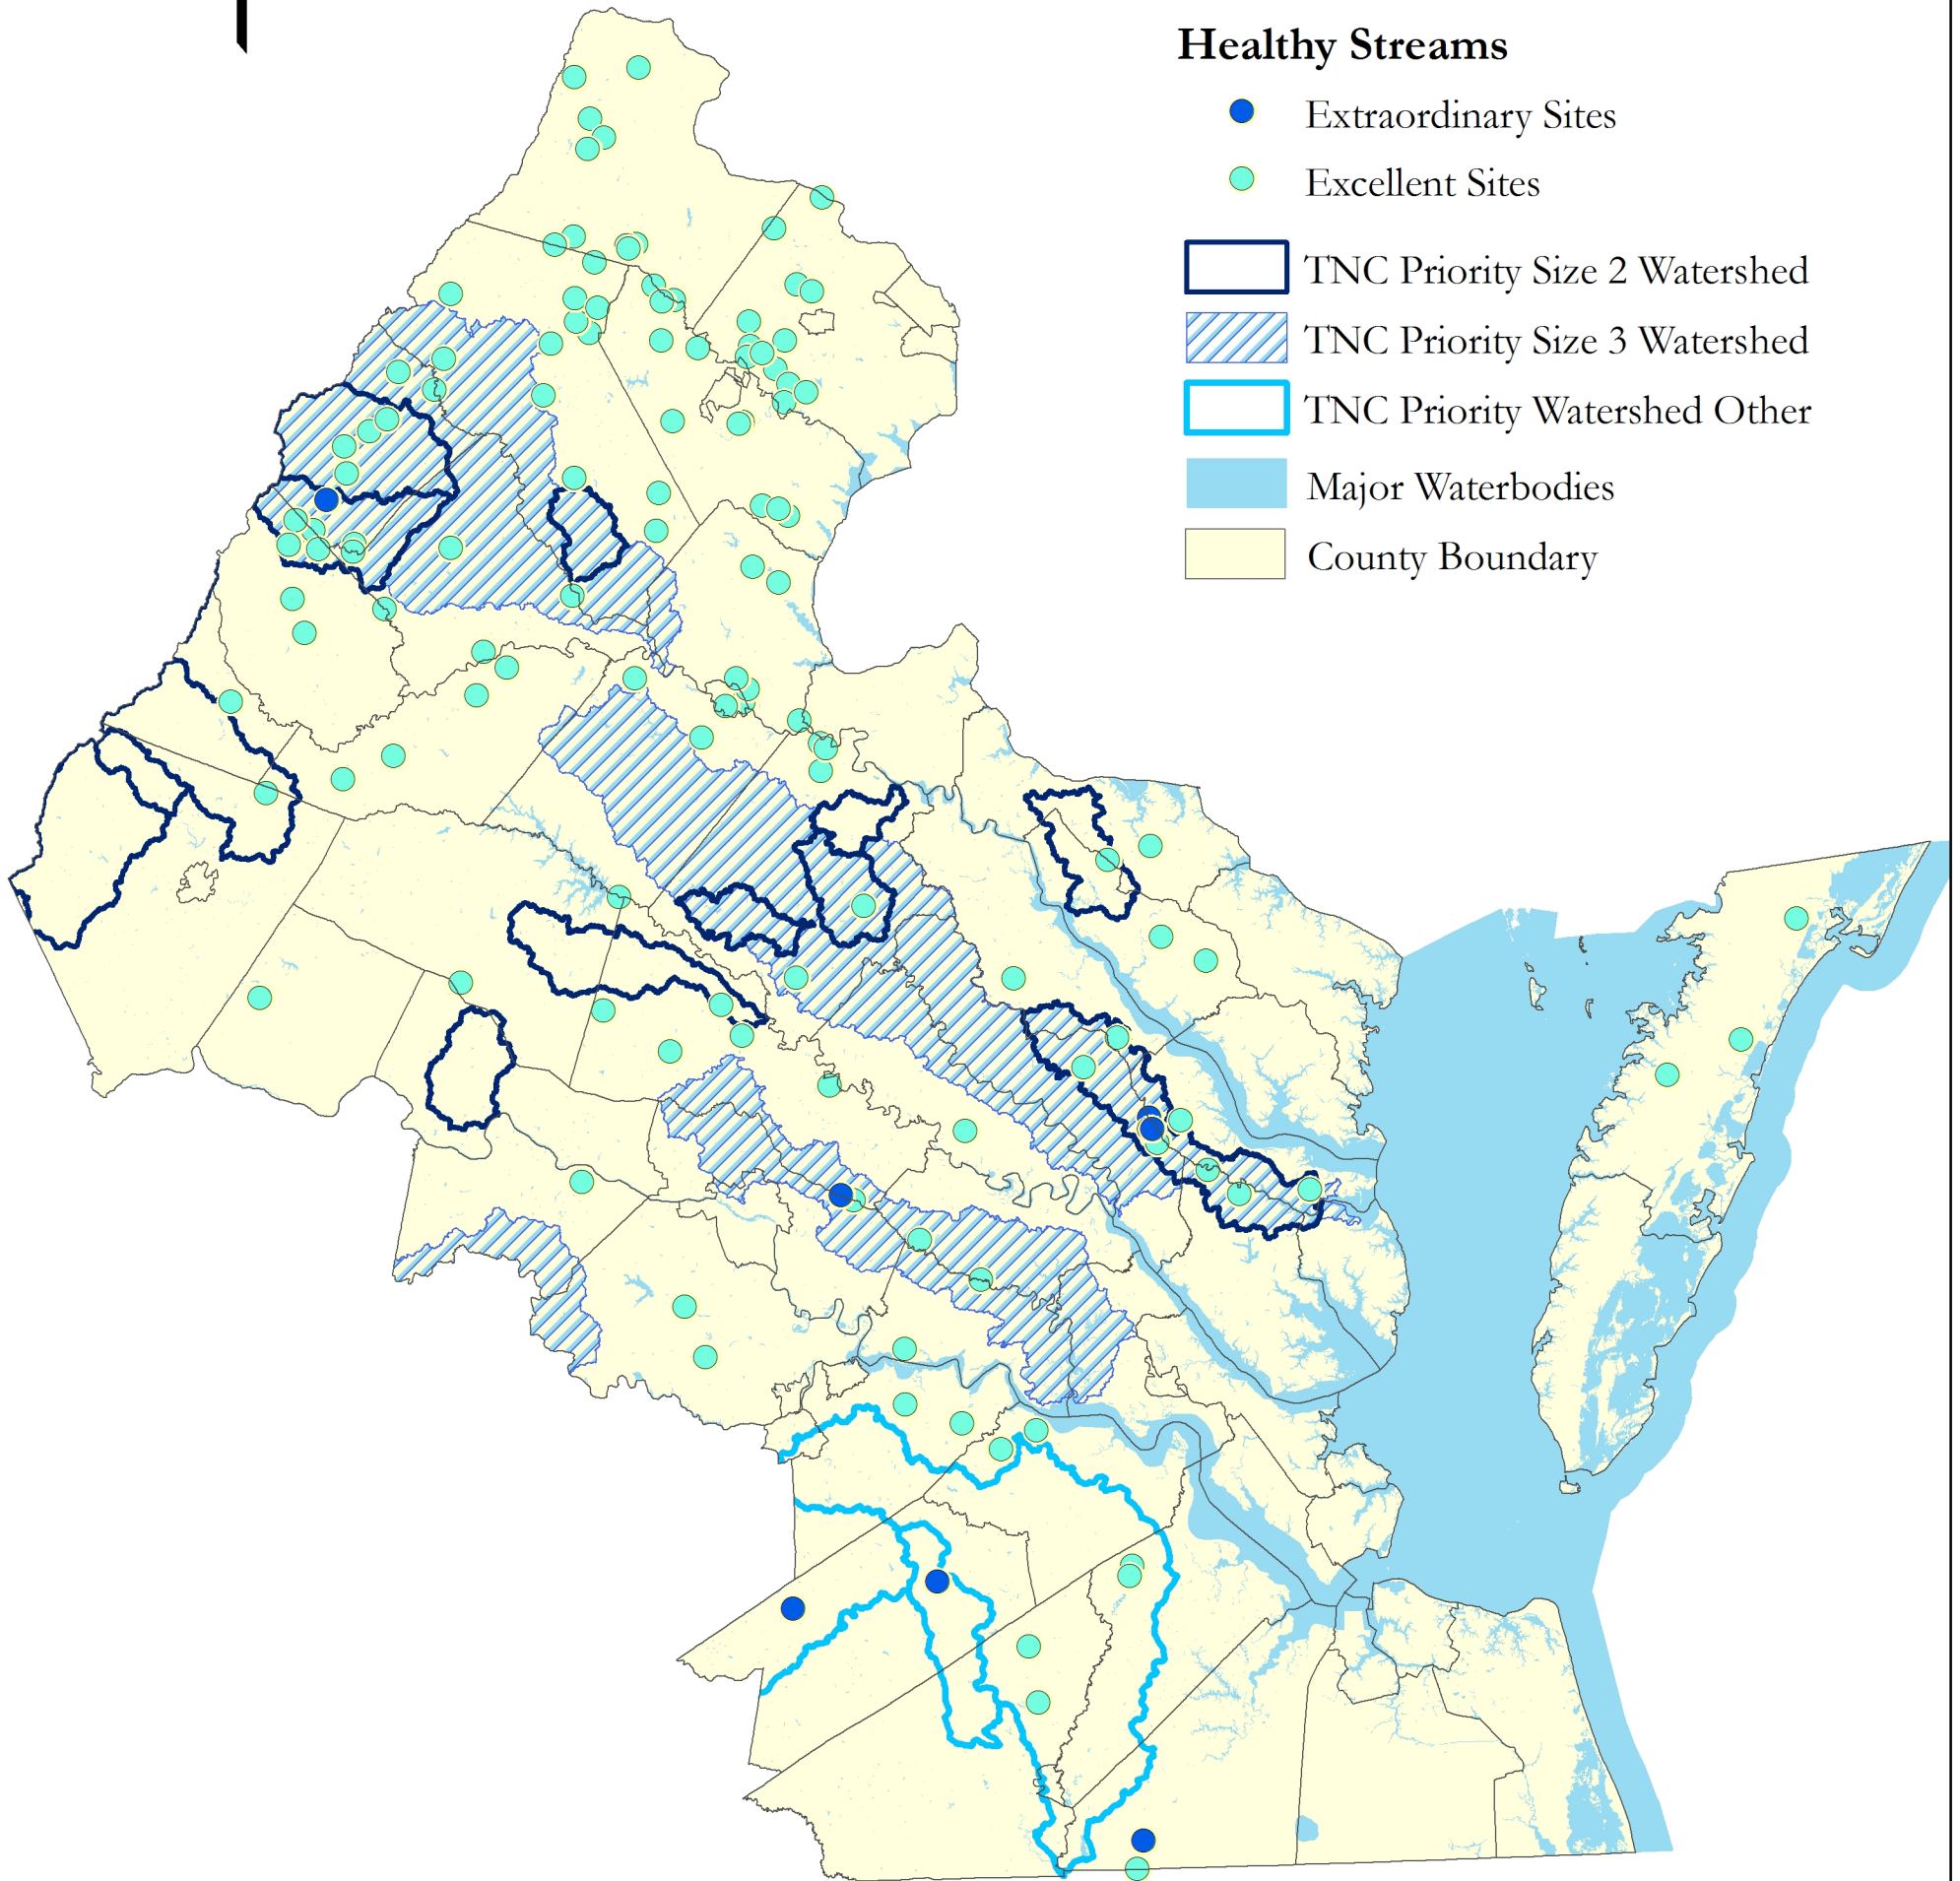

Healthy Streams and TNC Aquatic Portfolios

Healthy Streams

- Extraordinary Sites
- Excellent Sites

- TNC Priority Size 2 Watershed
- ▨ TNC Priority Size 3 Watershed
- TNC Priority Watershed Other
- Major Waterbodies
- County Boundary

0 10 20 40 60 Miles

The Nature Conservancy 
Protecting nature. Preserving life.™

For more information on VCU CES INSTAR data, refer to the INSTAR website at <http://instar.vcu.edu/>.

For more information on TNC's Priority Watersheds, refer to The Nature Conservancy at <http://www.nature.org/>